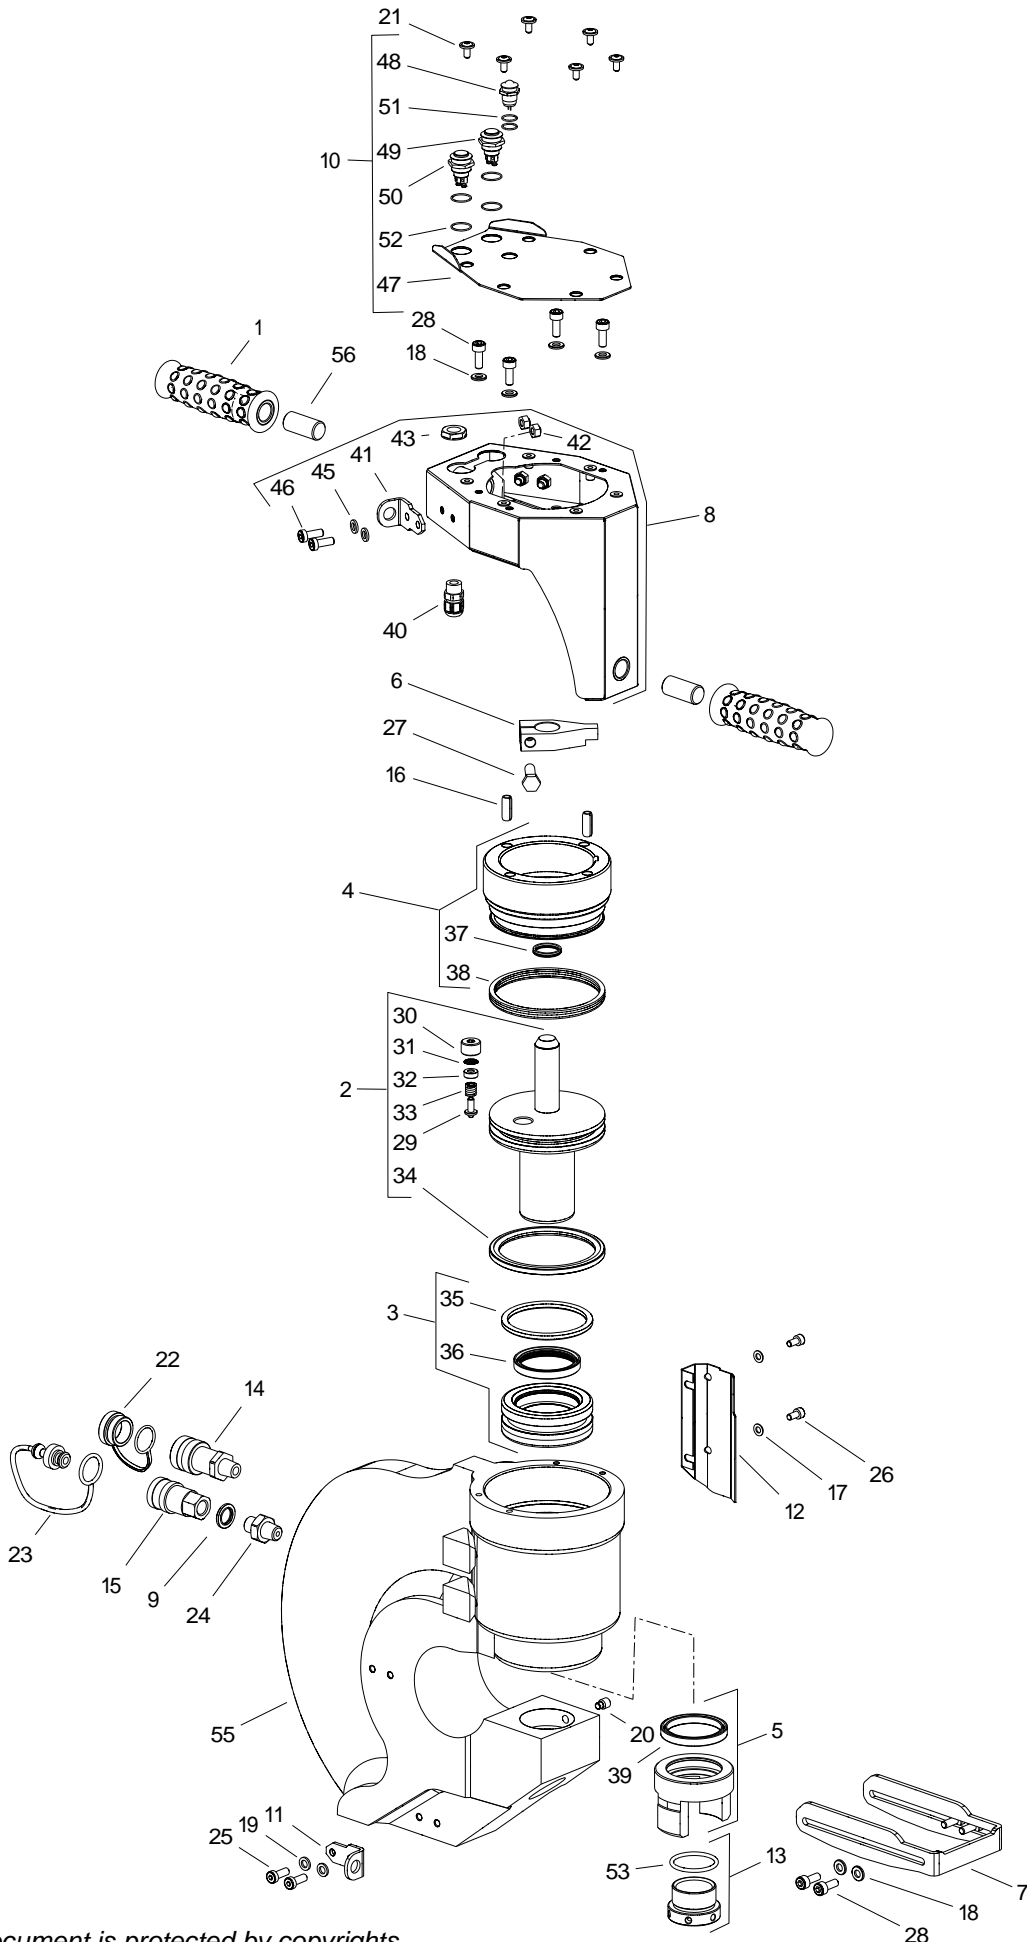

ITEM	PART NUMBER	DESCRIPTION	Q-TY
1	KLC-000038	6 MM HEX WRENCH WITH HANDLE	1
2	KLC-000036	4 MM HEX WRENCH WITH HANDLE	1
3	WBJ-000001	WRENCH	1
4	WBJ-0507-14-00-00-0	DIE DRIFT	1
5	PJM-000010	TOOL CONTAINER	1
6	KRB-000001	SNAP HOOK	2
7	LNC-000008	CHAIN 1.5 m	1
8	PWD-0507-19-00-00-7	HYDRAULIC HOSES AND CONTROL CABLE	1
9	SKR-0507-18-00-00-0	METAL BOX	1
10	KLC-000037	5 MM HEX WRENCH WITH HANDLE	1
11	KLC-0507-92-01-00-0	27 MM FLAT WRENCH	1
12	KLC-0507-92-02-00-0	30 MM FLAT WRENCH	1

## Parts list PUNCHER HP110

48	WZK-0507-10-02-00-0	SIGNAL DIODE WIRE SET	1
49	WZK-0507-10-03-00-0	DOWN BUTTON WIRE SET	1
50	WZK-0507-10-04-00-0	UP BUTTON WIRE SET	1
51	PRS-000317	SEAL O-RING 10.82x1.78	2
52	PRS-000321	SEAL O-RING 12.42X1.78	4
53	PRS-000299	SEAL O-RING 30.2x3	1
55	KRP-0507-01-00-00-1	BODY	1
56	PRT-0507-09-02-00-0	THREADED ROD M16x1	2