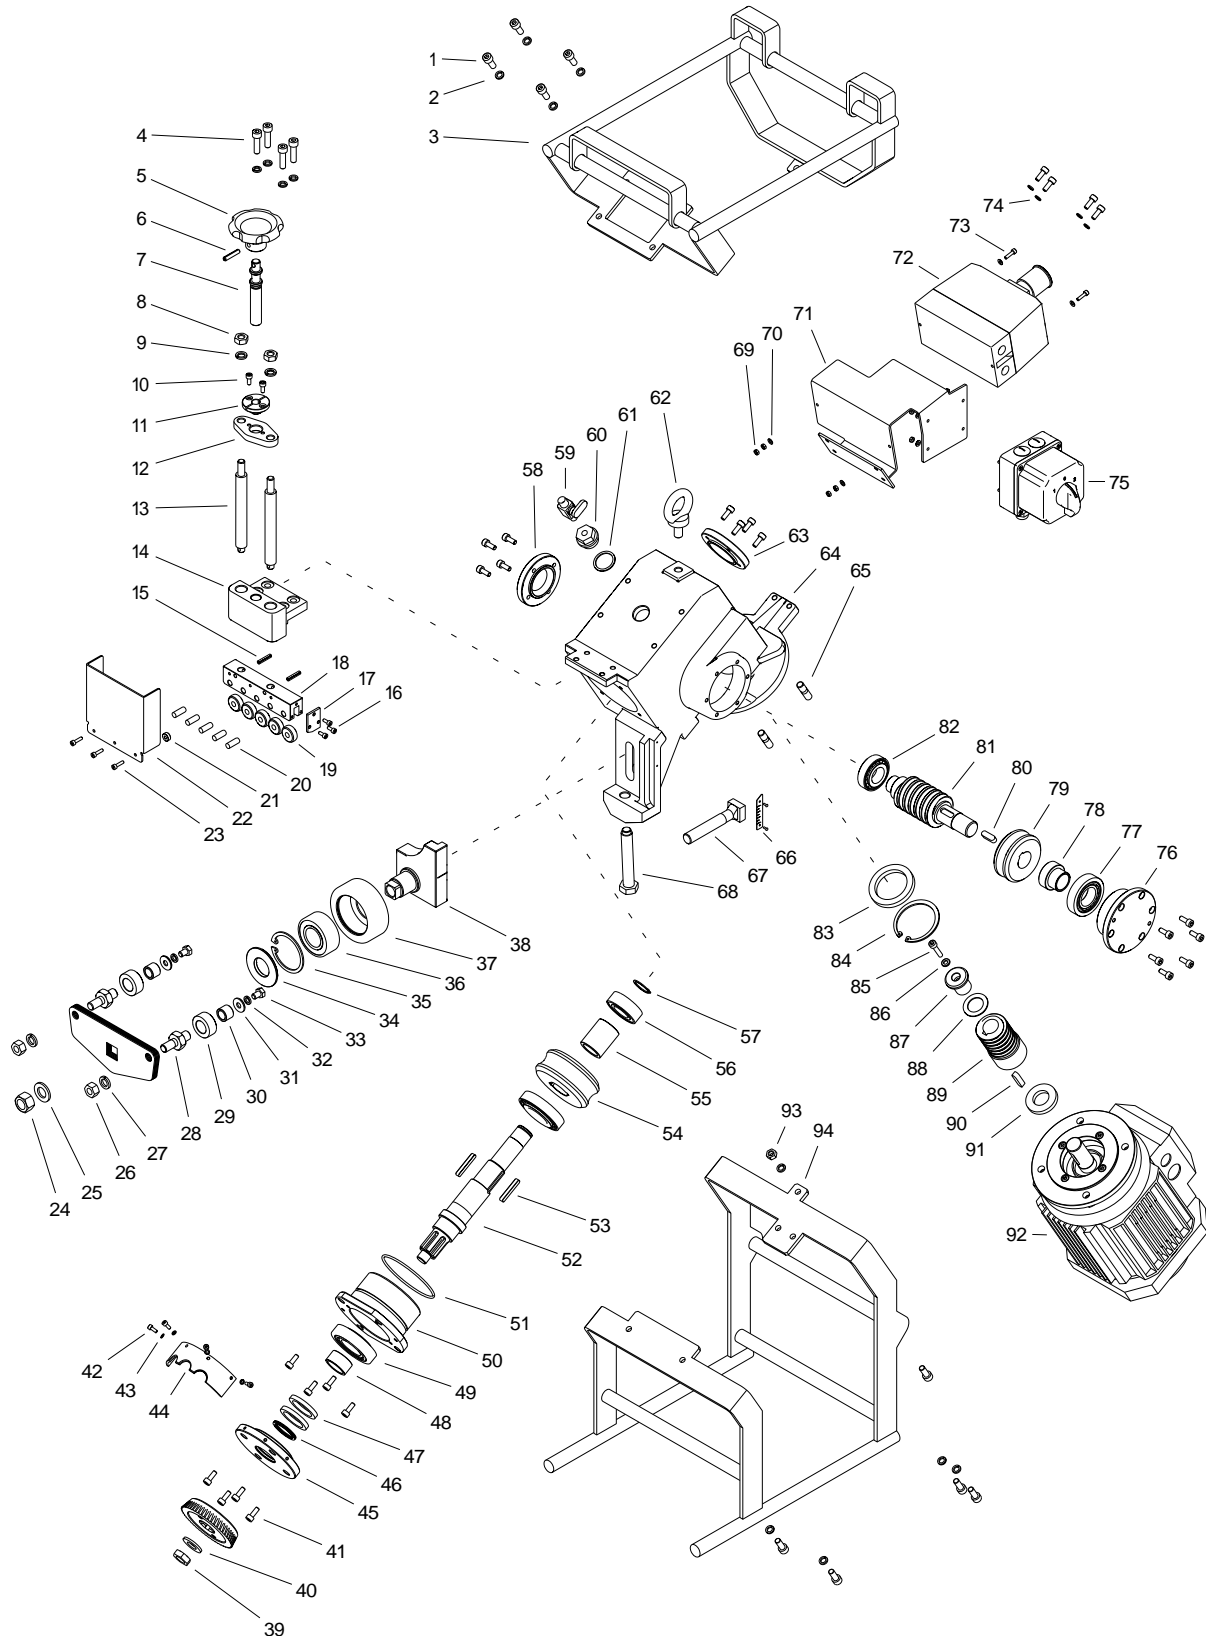

## Parts list

ITEM	PART NUMBER	DESCRIPTION	Q-TY
1	SCG-000002	MILLING CUTTER EXTRACTION TOOL	1
2	FRZ-000588	MILLING CUTTER FOR STAINLESS STEEL	1
3	KLC-000068	12-13 MM FLAT WRENCH	1
4	KLC-000069	18-19 MM FLAT WRENCH	1
5	KLC-000070	24-26 MM FLAT WRENCH	1
6	KLC-000008	5 MM HEX WRENCH	1
7	KLC-000009	6 MM HEX WRENCH	1
8	TRZ-000017	TUBE BEVELLING SHAFT	1
9	PDK-000240	TUBE BEVELLING WASHER	1

ITEM	PART NUMBER	DESCRIPTION	Q-TY
1	SRB-000148	HEX SOCKET HEAD CAP SCREW M8x20	9
2	PDK-000051	SPRING WASHER 8.2	13
3	RMK-000021	LOWER SUPPORT FRAME	1
4	SRB-000155	HEX SOCKET HEAD CAP SCREW M8x30	4

*This document is protected by copyrights.  
Copying, using, or distributing without permission of JEI Group Ltd is prohibited.*