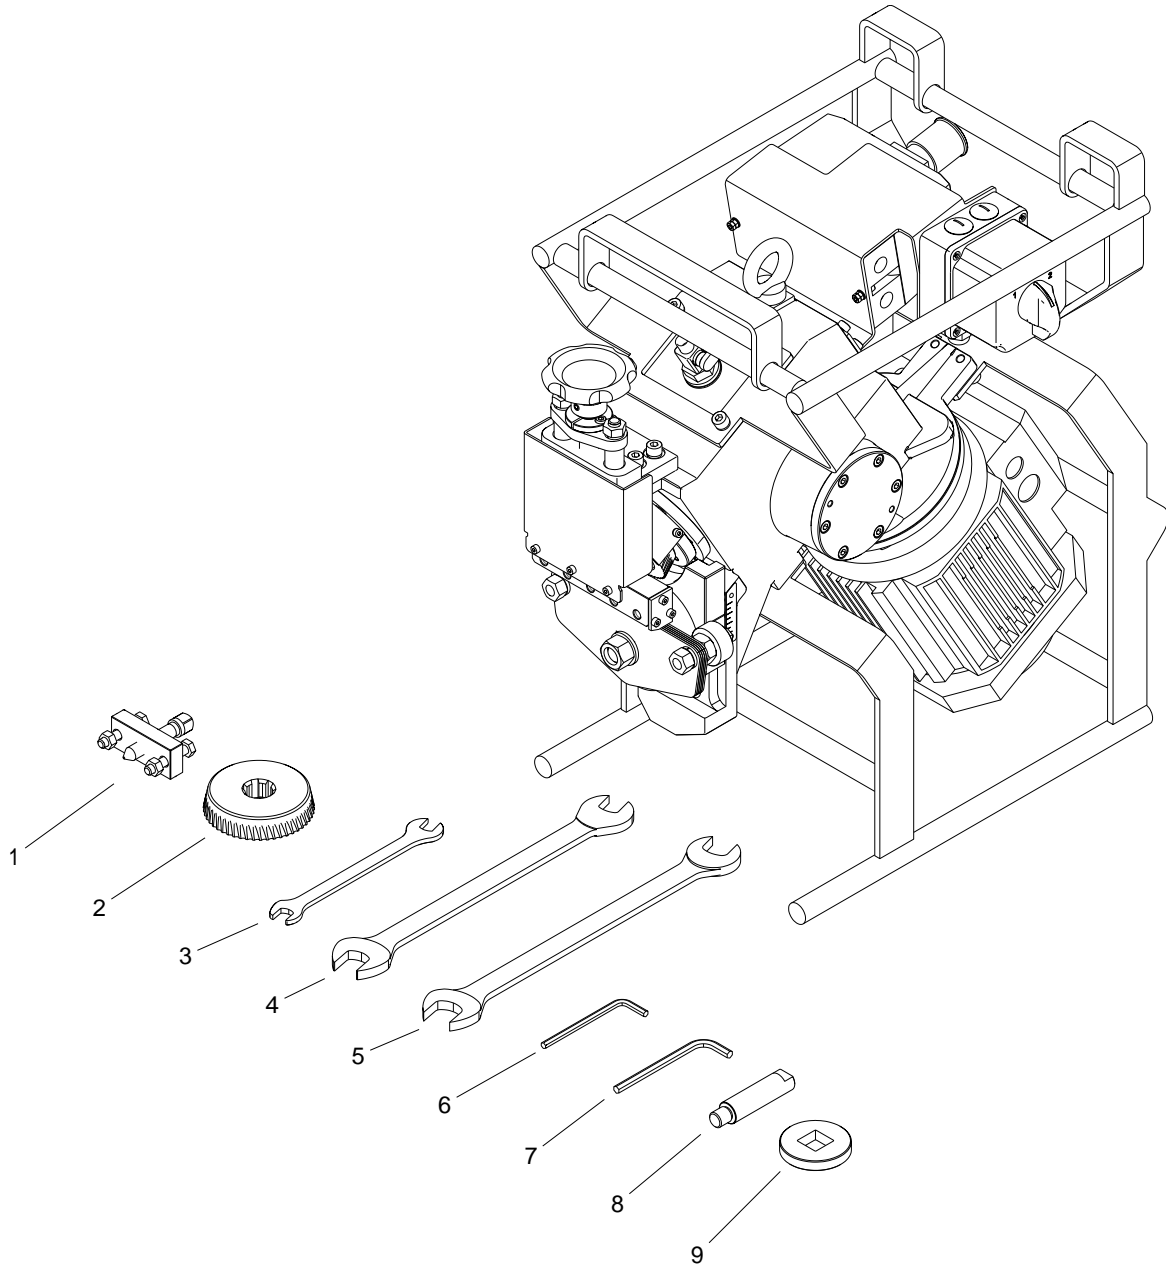

## Parts list

ITEM	PART NUMBER	DESCRIPTION	Q-TY
1	SCG-000002	MILLING CUTTER EXTRACTION TOOL	1
2	FRZ-000588	MILLING CUTTER FOR STAINLESS STEEL	1
3	KLC-000068	12-13 MM FLAT WRENCH	1
4	KLC-000069	18-19 MM FLAT WRENCH	1
5	KLC-000070	24-26 MM FLAT WRENCH	1
6	KLC-000008	5 MM HEX WRENCH	1
7	KLC-000009	6 MM HEX WRENCH	1
8	TRZ-000017	TUBE BEVELLING SHAFT	1
9	PDK-000240	TUBE BEVELLING WASHER	1

ITEM	PART NUMBER	DESCRIPTION	Q-TY
1	SRB-000148	HEX SOCKET HEAD CAP SCREW M8x20	9
2	PDK-000051	SPRING WASHER 8.2	13
3	RMK-000021	LOWER SUPPORT FRAME	1
4	SRB-000155	HEX SOCKET HEAD CAP SCREW M8x30	4

*This document is protected by copyrights.  
Copying, using, or distributing without permission of JEI Group Ltd is prohibited.*