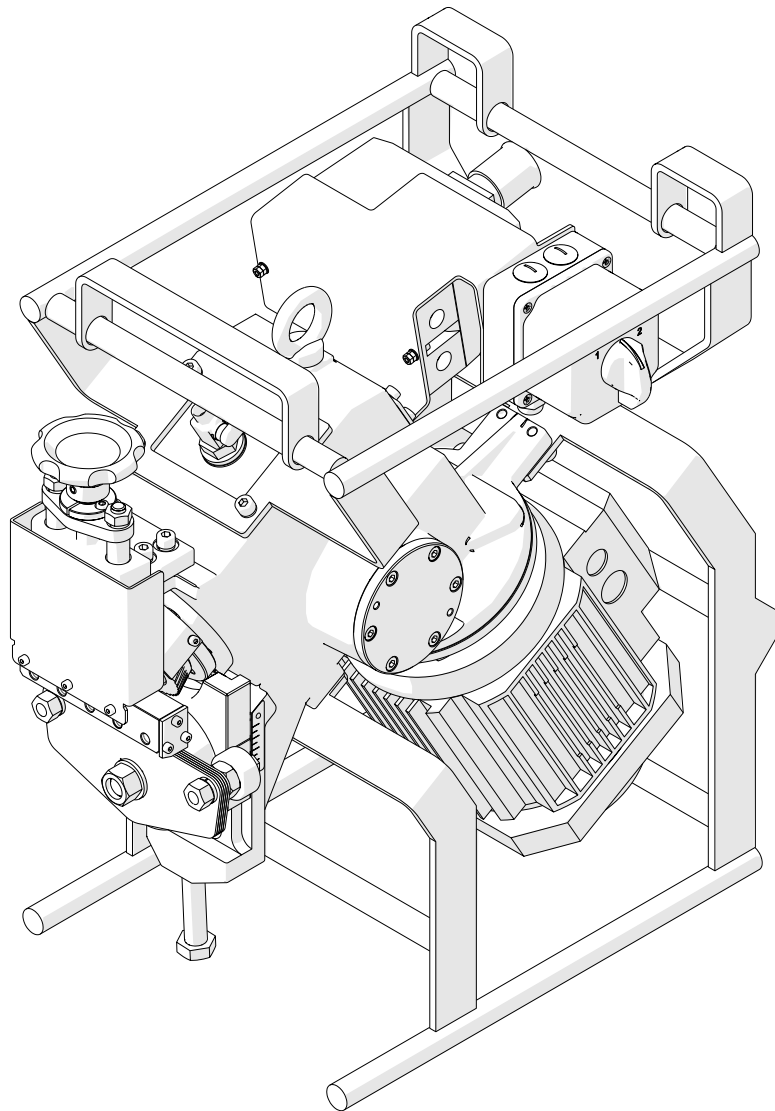

Parts list

ABM-14

BEVELLING MACHINE

Unit 21 Empire Business Park, Enterprise Way, Burnley, Lancashire,
BB12 6LT, Tel: 01706 229490 Fax: 01706 507347

www.steelbeast.co.uk Email: sales@jeisolutions.co.uk