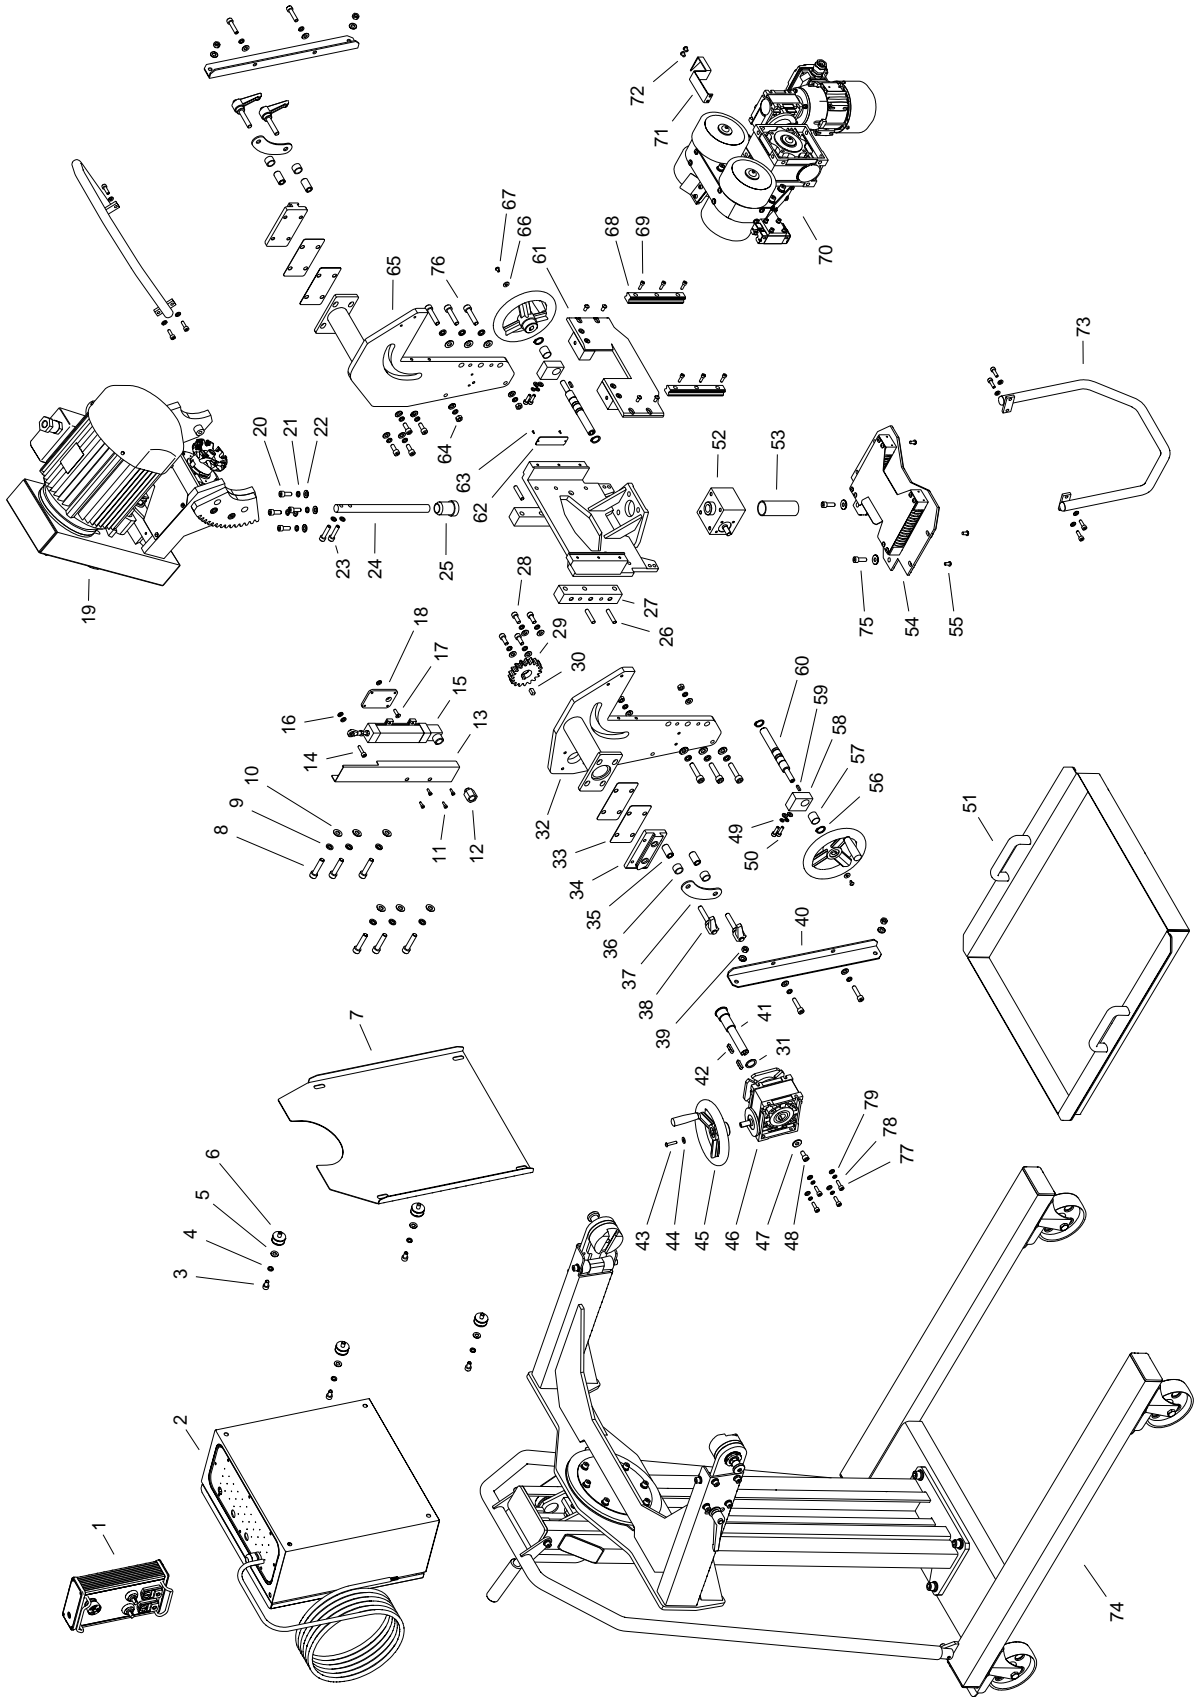

Parts list

ABM-50 AUTO FEED BEVELLING MACHINE

ITEM	PART NUMBER	DESCRIPTION	Q-TY
1	KLC-000065	3.5 MM HEX WRENCH	1
2	SMR-000005	GREASE FOR SCREWS	1
3	KLC-000076	10 MM HEX WRENCH WITH HANDLE	1
4	KLC-0627-30-00-00-0	SPECIAL WRENCH	1
5	WKT-000004	TORX SCREWDRIVER T15	1

ITEM	PART NUMBER	DESCRIPTION	Q-TY
1	PKT-0627-01-17-00-0	KNOB	1
2	WKR-000044	HEX SOCKET SET SCREW WITH FLAT POINT M5x12	1
3	WKR-000289	HEX SOCKET BUTTON HEAD SCREW M5x8	12

This document is protected by copyrights.
 Copying, using, or distributing without permission of JEI Group Ltd is prohibited.

ITEM	PART NUMBER	DESCRIPTION	Q-TY
1	WKR-000544	HEX SOCKET BUTTON HEAD SCREW M10x16	5
2	PDK-000103	ROUND WASHER 13	5
3	KOL-0627-02-27-00-0	WHEEL	4

This document is protected by copyrights.

Copying, using, or distributing without permission of JEI Group Ltd is prohibited.

ITEM	PART NUMBER	DESCRIPTION	Q-TY
5	PDK-000178	WASHER 12x18x0.2	4
6	KLK-000127	DOWEL PIN 12m6x30	4
7	RLK-0627-04-03-00-0	ROLLER	2
8	PLY-0627-04-01-00-1	HORIZONTAL BASE PLATE	1
9	NKR-000091	LOW HEX NUT M20x1.5	2
10	WKR-000101	HEX SOCKET BUTTON HEAD SCREW M6x16	8
11	RLK-0627-04-05-00-0	ROLLER ASSY	2