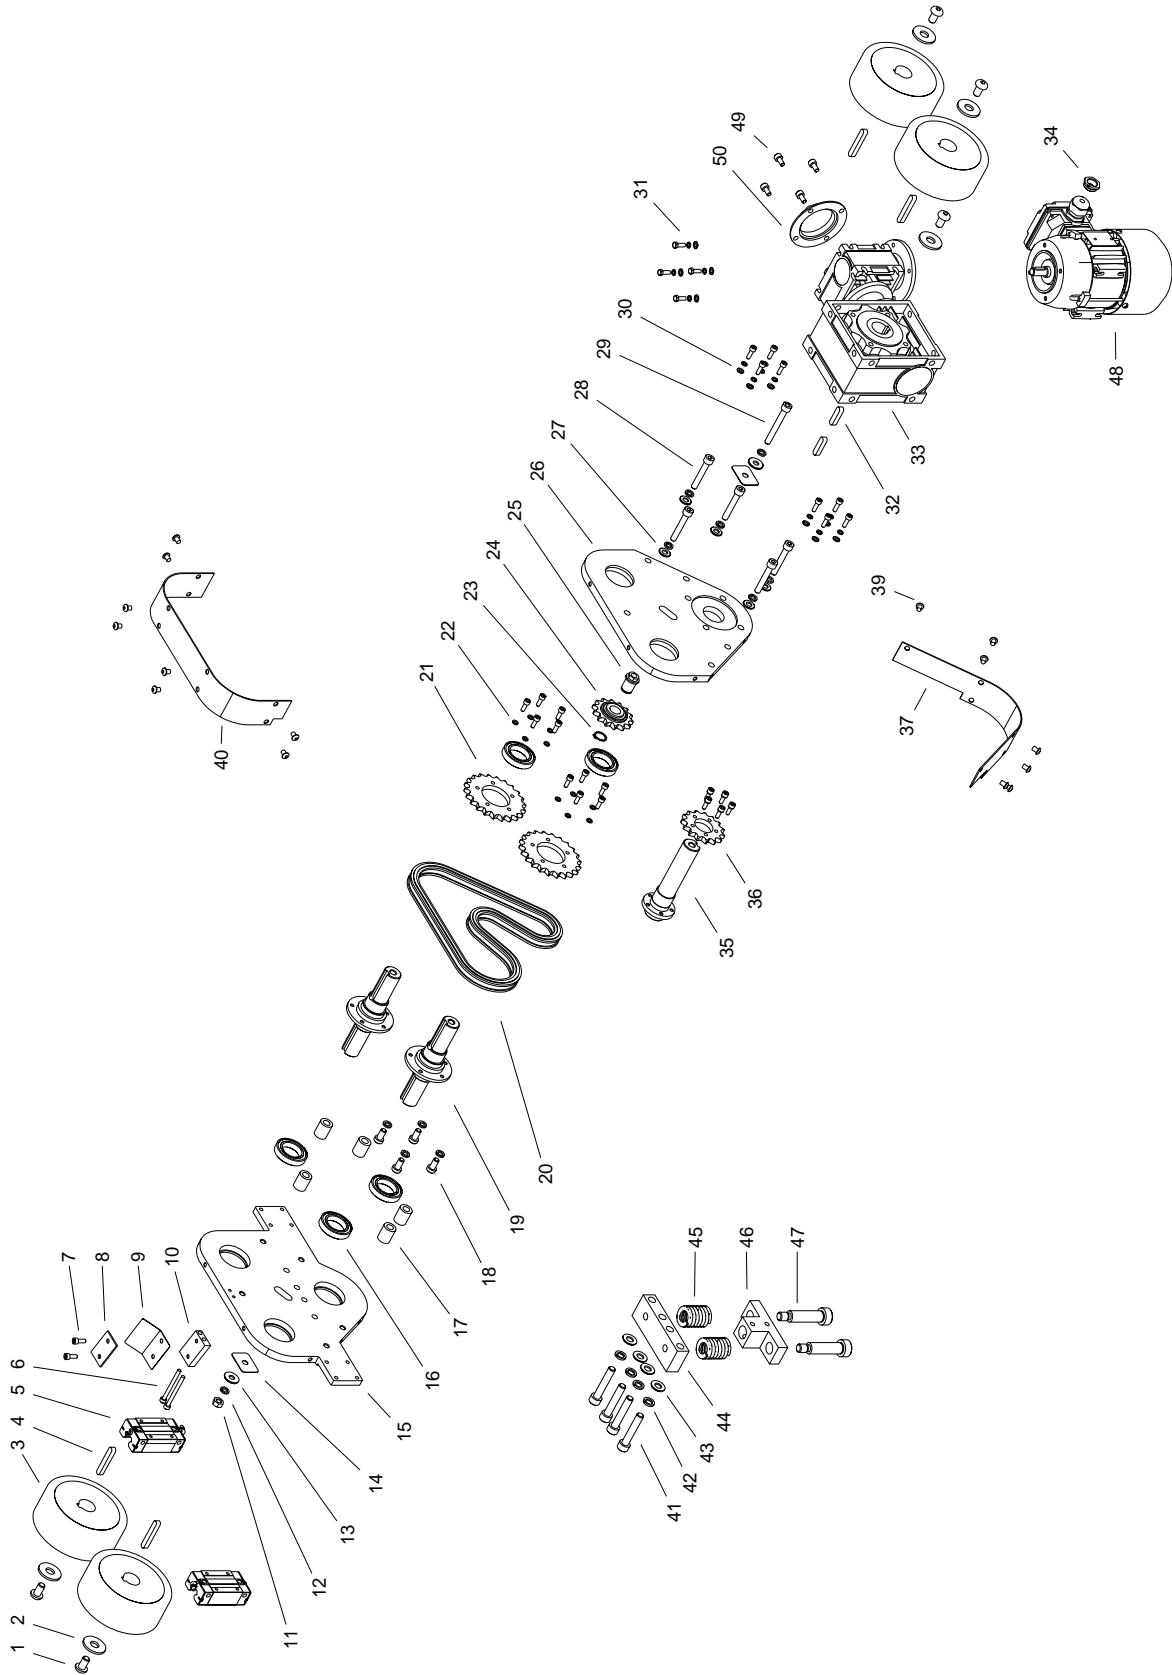

Parts list

ABM-50 AUTO FEED BEVELLING MACHINE

ITEM	PART NUMBER	DESCRIPTION	Q-TY
1	KLC-000065	3.5 MM HEX WRENCH	1
2	SMR-000005	GREASE FOR SCREWS	1
3	KLC-000076	10 MM HEX WRENCH WITH HANDLE	1
4	KLC-0627-30-00-00-0	SPECIAL WRENCH	1
5	WKT-000004	TORX SCREWDRIVER T15	1

ITEM	PART NUMBER	DESCRIPTION	Q-TY
1	PKT-0627-01-17-00-0	KNOB	1
2	WKR-000044	HEX SOCKET SET SCREW WITH FLAT POINT M5x12	1
3	WKR-000289	HEX SOCKET BUTTON HEAD SCREW M5x8	12

This document is protected by copyrights.
 Copying, using, or distributing without permission of JEI Group Ltd is prohibited.

ITEM	PART NUMBER	DESCRIPTION	Q-TY
1	WKR-000544	HEX SOCKET BUTTON HEAD SCREW M10x16	5
2	PDK-000103	ROUND WASHER 13	5
3	KOL-0627-02-27-00-0	WHEEL	4

This document is protected by copyrights.

Copying, using, or distributing without permission of JEI Group Ltd is prohibited.

ITEM	PART NUMBER	DESCRIPTION	Q-TY
5	PDK-000178	WASHER 12x18x0.2	4
6	KLK-000127	DOWEL PIN 12m6x30	4
7	RLK-0627-04-03-00-0	ROLLER	2
8	PLY-0627-04-01-00-1	HORIZONTAL BASE PLATE	1
9	NKR-000091	LOW HEX NUT M20x1.5	2
10	WKR-000101	HEX SOCKET BUTTON HEAD SCREW M6x16	8
11	RLK-0627-04-05-00-0	ROLLER ASSY	2