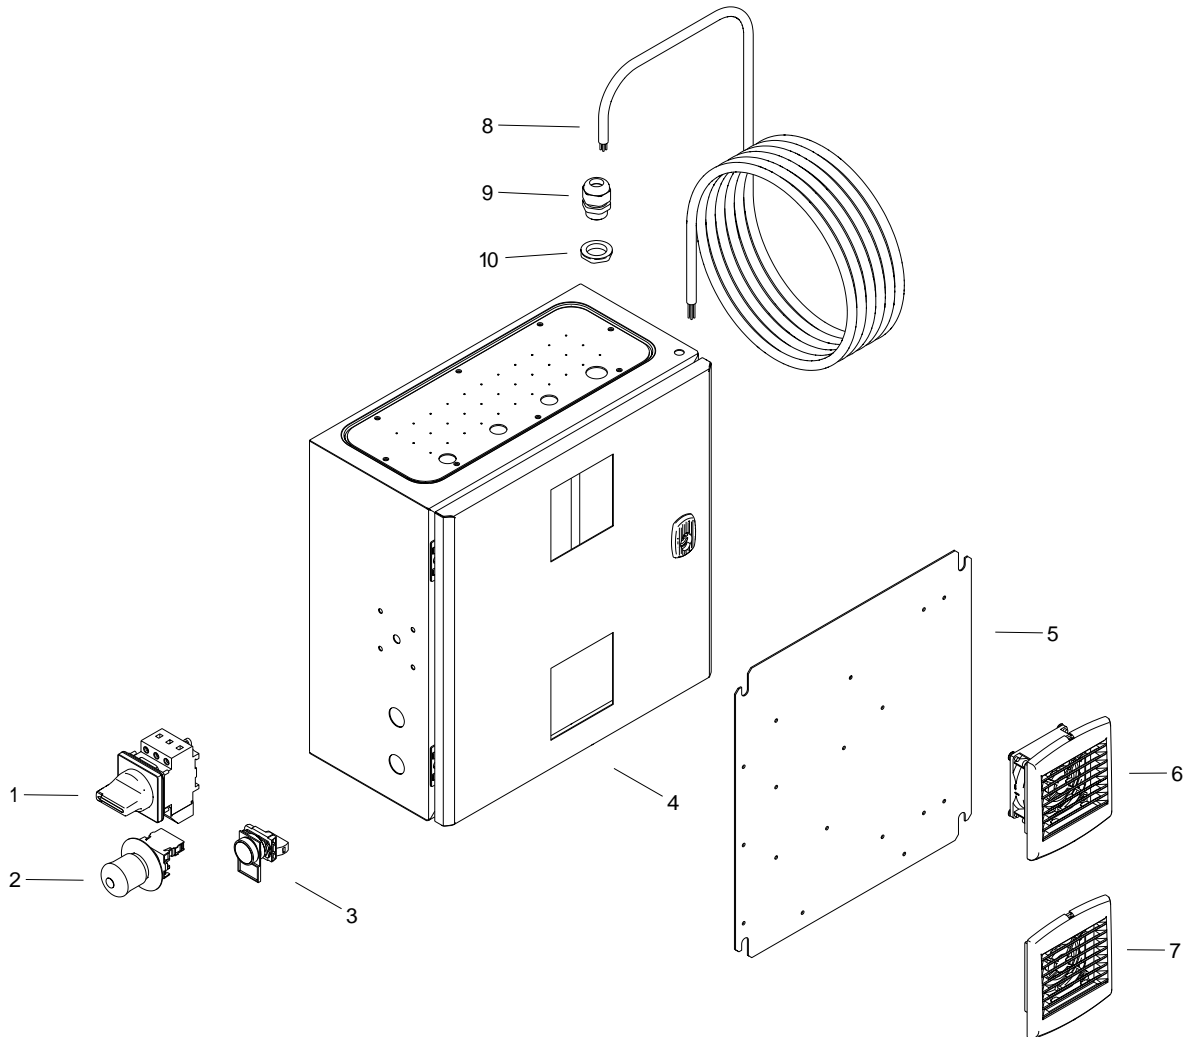

ITEM	PART NUMBER	DESCRIPTION	Q-TY
13*	WYS-0627-80-04-00-0	DISPLAY - US	1
14	PDK-000060	EXTERNAL TOOTH LOCK WASHER 4.3	1

*not shown in the drawing

ITEM	PART NUMBER	DESCRIPTION	Q-TY
1	RZL-000014	3-GEAR DISCONNECTOR	1
2	PRC-000026	EMERGENCY BUTTON	1
3	PRC-000037	START BUTTON	1
4	SZF-0627-31-01-00-0	CONTROL BOX	1
5	PLY-0627-31-02-01-0	MOUNTING PLATE	1
6	WNT-000014	FAN	1
7	FLT-000018	OUTLET GRILLE	1
8	KBL-000069	POWER CORD	1
9	DLW-000053	CABLE GLAND PG16	1
10	NKR-000163	GLAND NUT PG16	1
11*	PWD-0627-31-04-00-0	INVERTER WIRE SET	1
12*	PWD-0627-31-06-00-0	REMOTE CONTROL GROUNDING WIRE SET	1
13*	PRZ-0627-99-00-00-0	FEED FREQUENCY INVERTER 3x400V ASSY	1
13*	PRZ-0627-99-01-00-0	FEED FREQUENCY INVERTER 3x480V ASSY	1
14*	PRZ-0627-99-02-00-0	SPINDLE FREQUENCY INVERTER 3x400V ASSY	1
14*	PRZ-0627-99-03-00-0	SPINDLE FREQUENCY INVERTER 3x480V ASSY	1

*not shown in the drawing