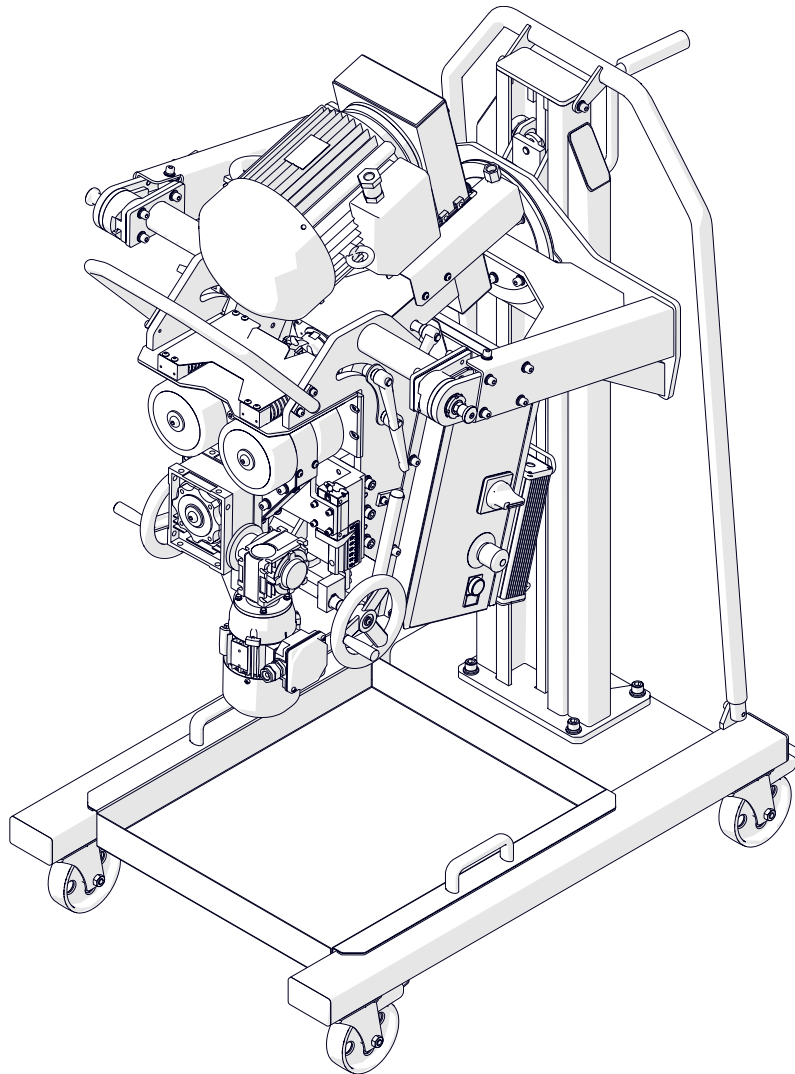

Parts list

ABM-50 AUTO FEED BEVELLING MACHINE

ITEM	PART NUMBER	DESCRIPTION	Q-TY
1	KLC-000065	3.5 MM HEX WRENCH	1
2	SMR-000005	GREASE FOR SCREWS	1
3	KLC-000076	10 MM HEX WRENCH WITH HANDLE	1
4	KLC-0627-30-00-00-0	SPECIAL WRENCH	1
5	WKT-000004	TORX SCREWDRIVER T15	1

ITEM	PART NUMBER	DESCRIPTION	Q-TY
1	PKT-0627-01-17-00-0	KNOB	1
2	WKR-000044	HEX SOCKET SET SCREW WITH FLAT POINT M5x12	1
3	WKR-000289	HEX SOCKET BUTTON HEAD SCREW M5x8	12

This document is protected by copyrights.
 Copying, using, or distributing without permission of JEI Group Ltd is prohibited.