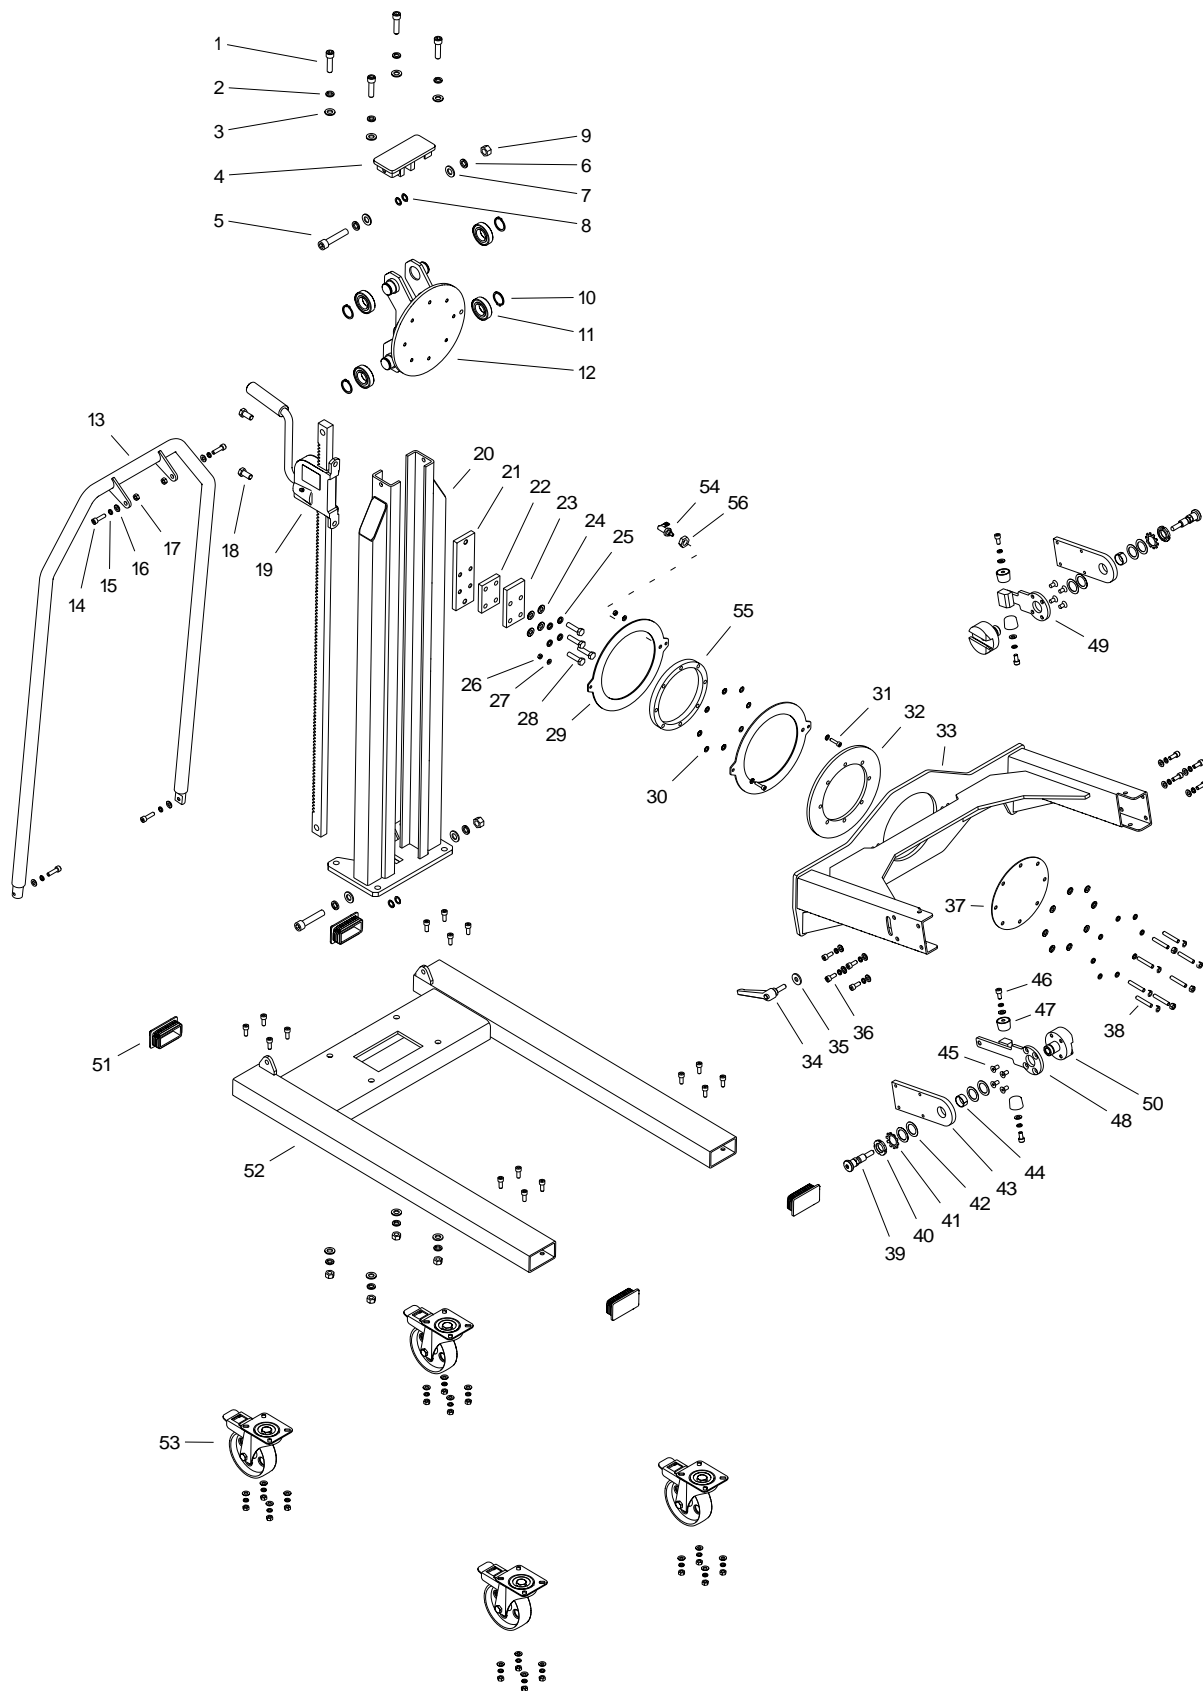

ITEM	PART NUMBER	DESCRIPTION	Q-TY
1	SRB-000054	HEX SOCKET HEAD CAP SCREW M12x45	4
2	PDK-000053	SPRING WASHER 12.2	8