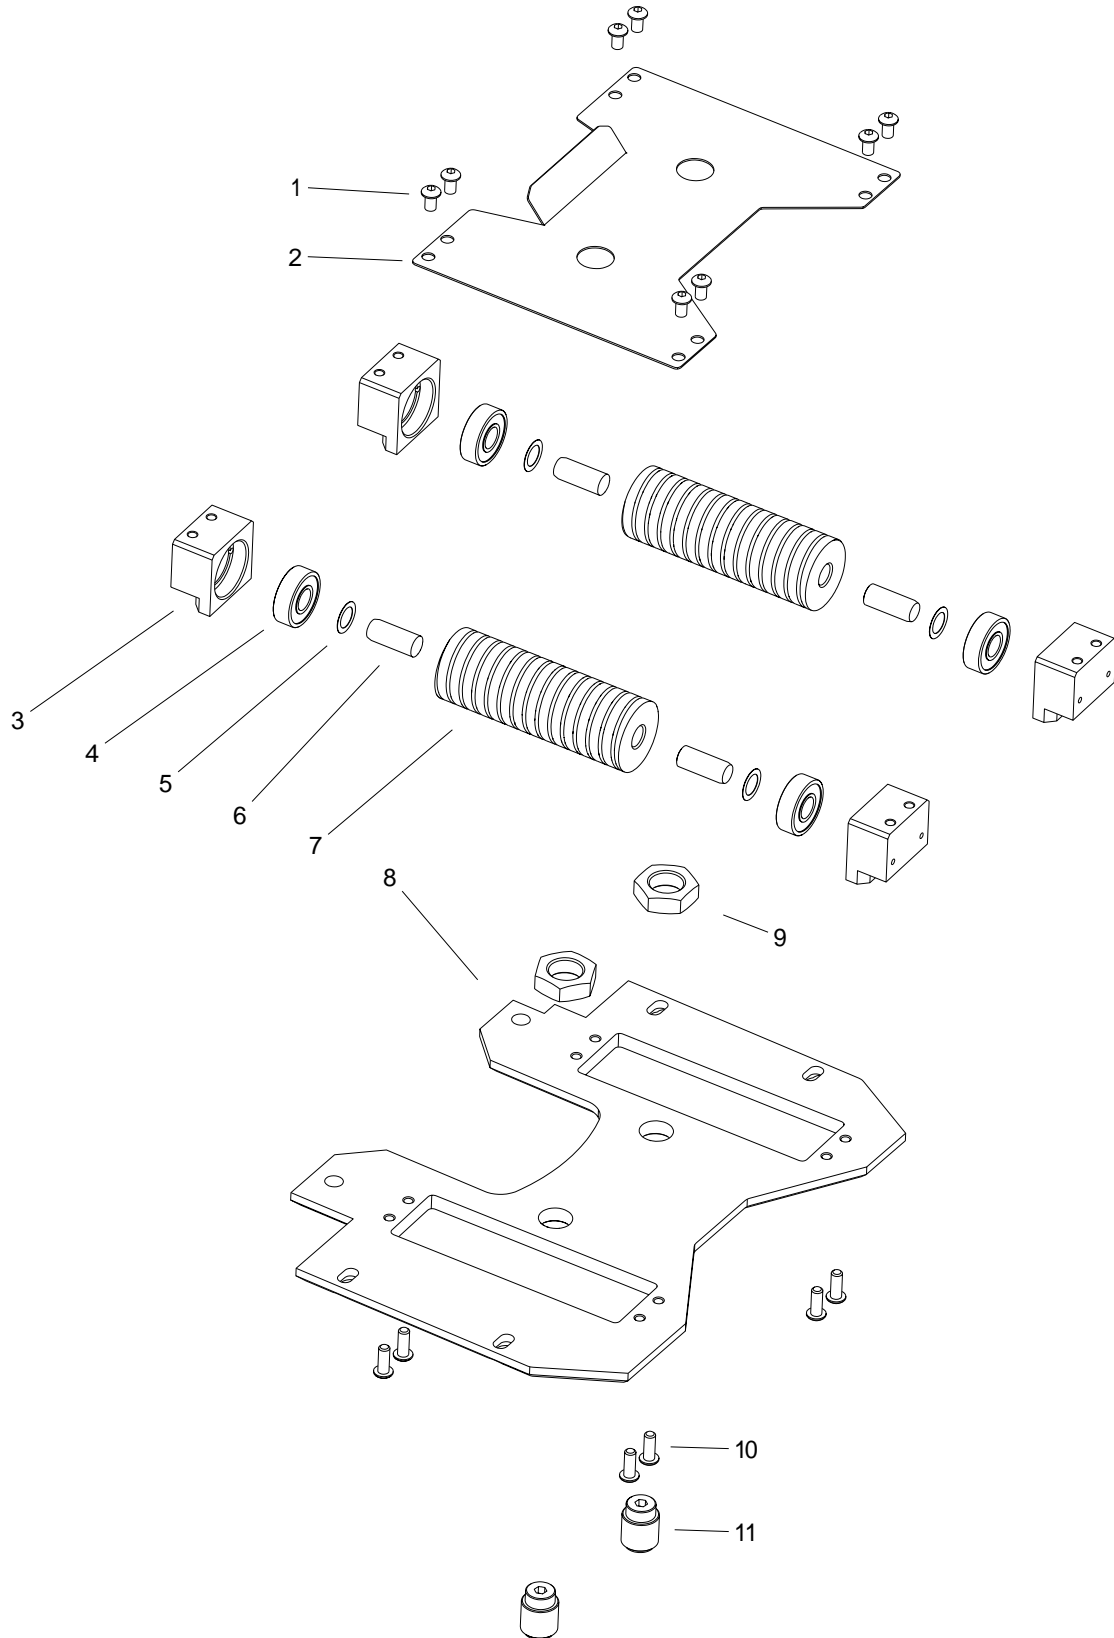

ITEM	PART NUMBER	DESCRIPTION	Q-TY
1	WKR-000100	HEX SOCKET BUTTON HEAD SCREW M6x10	8
2	OSL-0627-04-04-00-0	ROLLER COVER	1
3	WSP-0627-04-02-00-0	ROLLER HOLDER	4
4	LOZ-000189	BALL BEARING 12x32x10	4

*This document is protected by copyrights.
Copying, using, or distributing without permission of JEI Group Ltd is prohibited.*