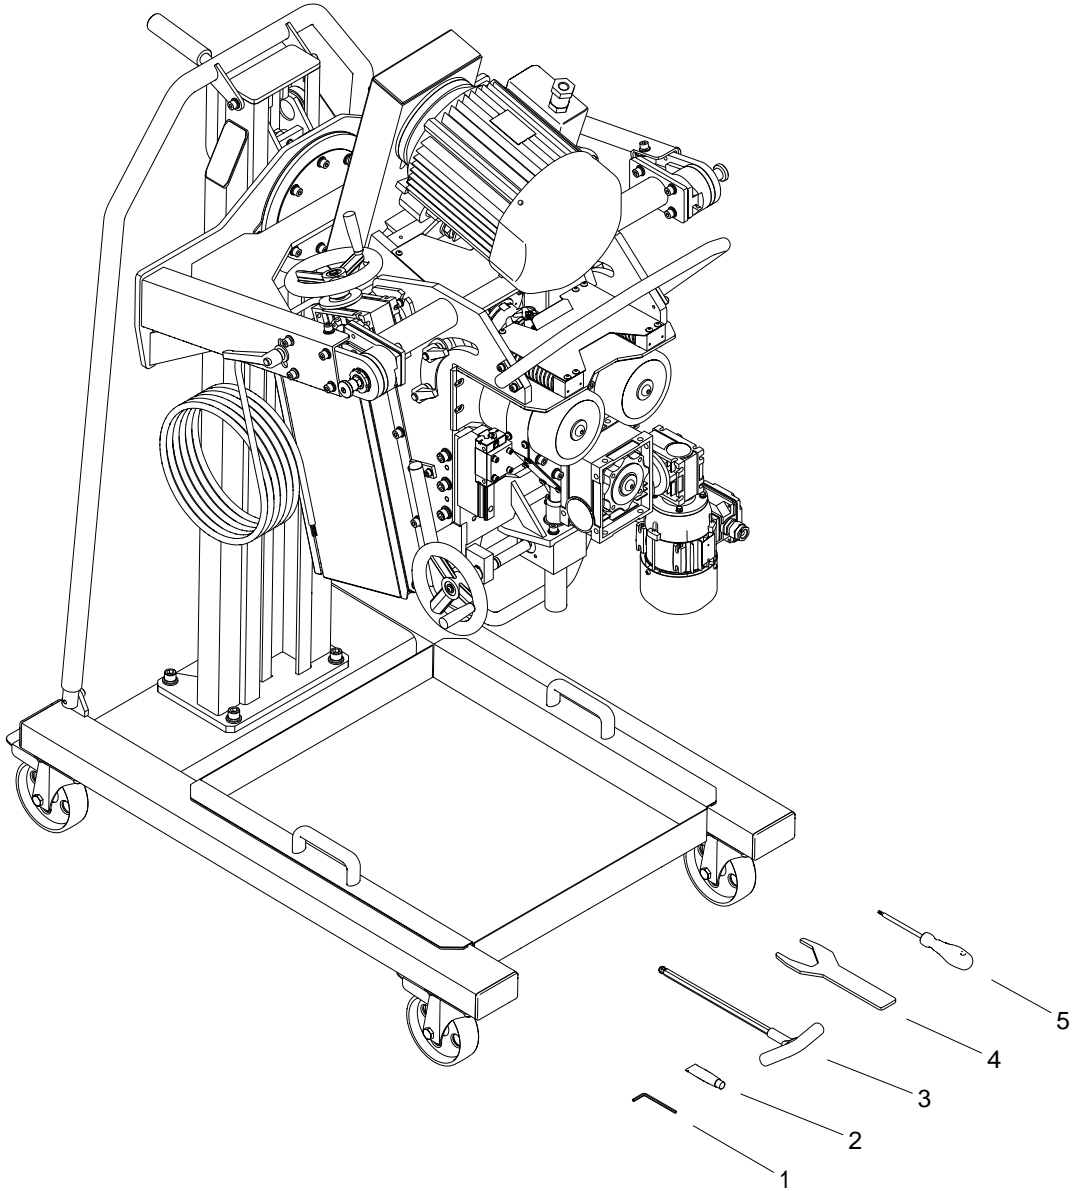

Parts list

ABM-50 AUTO FEED BEVELLING MACHINE

ITEM	PART NUMBER	DESCRIPTION	Q-TY
1	KLC-000065	3.5 MM HEX WRENCH	1
2	SMR-000005	GREASE FOR SCREWS	1
3	KLC-000076	10 MM HEX WRENCH WITH HANDLE	1
4	KLC-0627-30-00-00-0	SPECIAL WRENCH	1
5	WKT-000004	TORX SCREWDRIVER T15	1

ITEM	PART NUMBER	DESCRIPTION	Q-TY
1	PKT-0627-01-17-00-0	KNOB	1
2	WKR-000044	HEX SOCKET SET SCREW WITH FLAT POINT M5x12	1
3	WKR-000289	HEX SOCKET BUTTON HEAD SCREW M5x8	12

This document is protected by copyrights.
 Copying, using, or distributing without permission of JEI Group Ltd is prohibited.

ITEM	PART NUMBER	DESCRIPTION	Q-TY
1	WKR-000544	HEX SOCKET BUTTON HEAD SCREW M10x16	5
2	PDK-000103	ROUND WASHER 13	5
3	KOL-0627-02-27-00-0	WHEEL	4

This document is protected by copyrights.

Copying, using, or distributing without permission of JEI Group Ltd is prohibited.