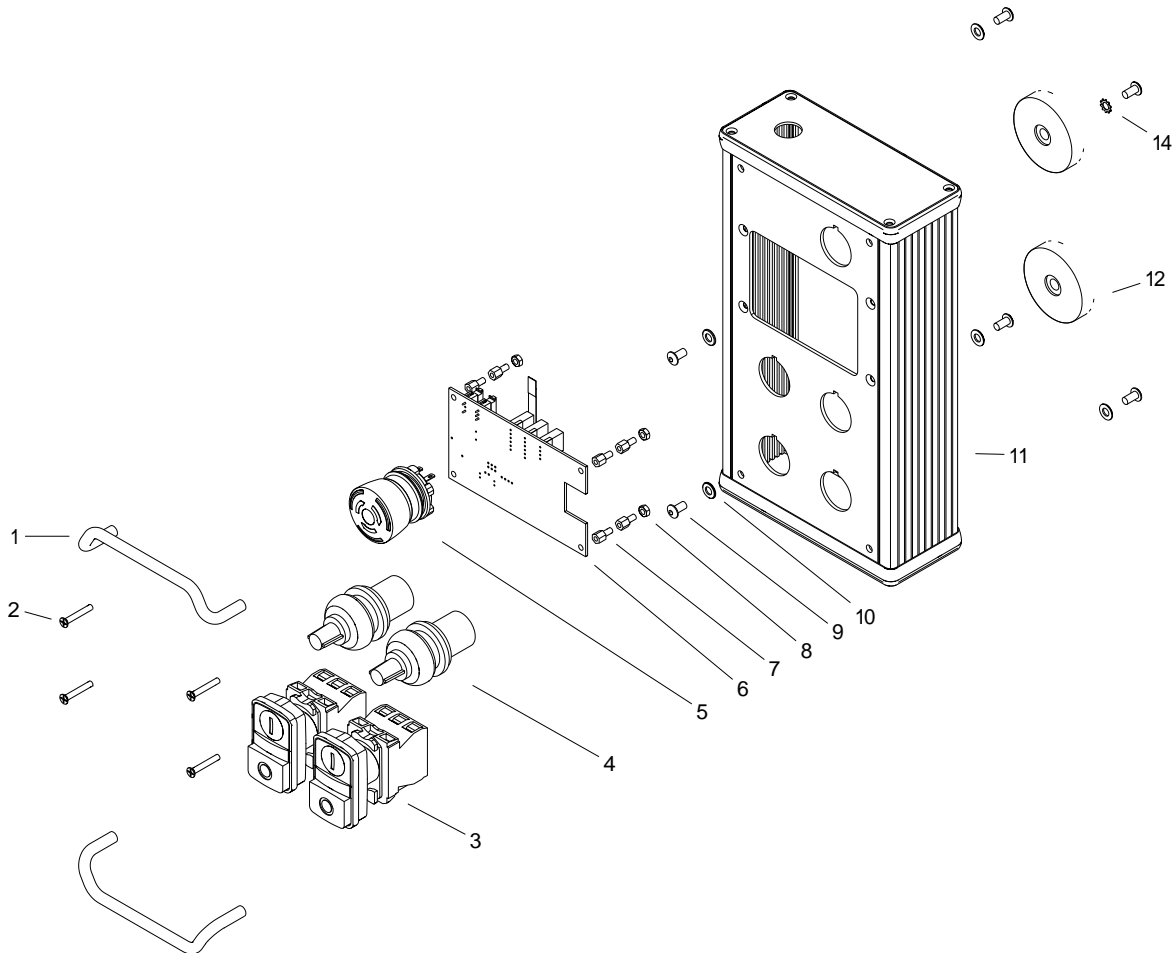

ITEM	PART NUMBER	DESCRIPTION	Q-TY
5	PDK-000178	WASHER 12x18x0.2	4
6	KLK-000127	DOWEL PIN 12m6x30	4
7	RLK-0627-04-03-00-0	ROLLER	2
8	PLY-0627-04-01-00-1	HORIZONTAL BASE PLATE	1
9	NKR-000091	LOW HEX NUT M20x1.5	2
10	WKR-000101	HEX SOCKET BUTTON HEAD SCREW M6x16	8
11	RLK-0627-04-05-00-0	ROLLER ASSY	2

ITEM	PART NUMBER	DESCRIPTION	Q-TY
1	OSL-0627-27-03-00-0	COVER	2
2	WKR-000148	CROSS RECESSED COUNTERSUNK HEAD SCREW M3x20	4
3	PRC-000044	START-STOP BUTTON	2
4	PTN-000037	POTENTIOMETER	2
5	PRC-000031	EMERGENCY BUTTON	1
6	MDL-0627-80-01-00-0	MODULE	1
6	MDL-0627-80-02-00-0	MODULE - US	1
7	TLJ-000026	SLEEVE M3x5	8
8	NKR-000009	HEX NUT M3	4
9	WKR-000091	HEX SOCKET BUTTON HEAD SCREW M4x8	6
10	PDK-000016	ROUND WASHER 4.3	5
11	KRP-0627-27-01-00-0	REMOTE CONTROL BODY	1
12	MGS-000025	FI 43x5,5 MAGNET	2
13*	WYS-0627-80-03-00-0	DISPLAY	1