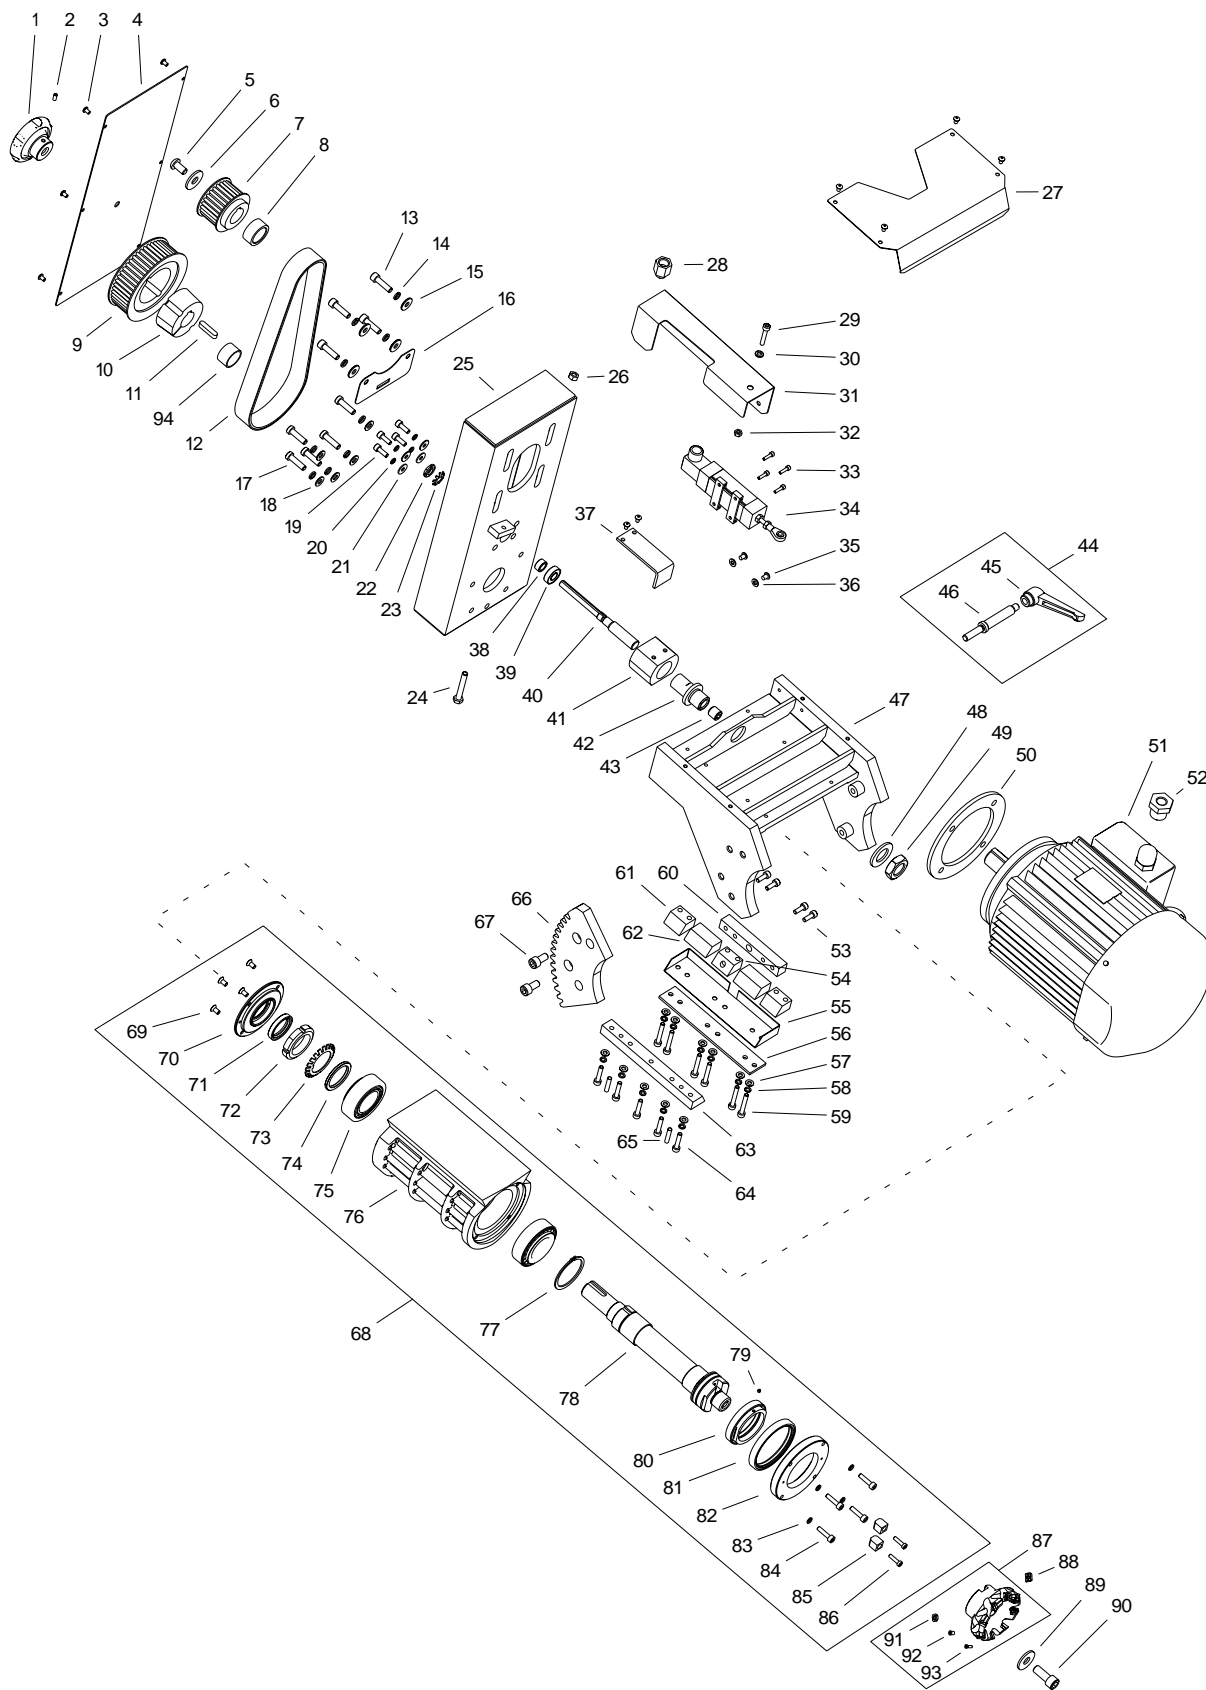

Parts list

ABM-50 AUTO FEED BEVELLING MACHINE

ITEM	PART NUMBER	DESCRIPTION	Q-TY
1	KLC-000065	3.5 MM HEX WRENCH	1
2	SMR-000005	GREASE FOR SCREWS	1
3	KLC-000076	10 MM HEX WRENCH WITH HANDLE	1
4	KLC-0627-30-00-00-0	SPECIAL WRENCH	1
5	WKT-000004	TORX SCREWDRIVER T15	1

ITEM	PART NUMBER	DESCRIPTION	Q-TY
52	PDN-000001	JACK	1
53	TLJ-000137	BOLT COVER SLEEVE	1
54	BZA-0627-04-00-00-1	HORIZONTAL BASE ASSY	1
55	WKR-000290	HEX SOCKET BUTTON HEAD SCREW M6x12	8
56	PRS-000008	EXTERNAL RETAINING RING 18z	4
57	TLJ-000031	SLIDE BUSHING 18x20x20	2
58	MCW-0627-06-00-00-0	SHAFT MOUTING BLOCK	2
59	WPS-000109	KEY 4x4x16	2
60	WLK-0627-07-00-00-0	JACK SHAFT	2
61	PRW-0627-38-00-00-1	VERTICAL GUIDE	1
62	LNL-0627-28-00-00-1	SCALE	1
63	NIT-000014	RIVET 2x6	2
64	NKR-000019	HEX NUT M8	4
65	PLY-0627-11-00-00-0	RIGHT PLATE ASSY	1
66	PDK-000036	ROUND WASHER 5.5	2
67	WKR-000289	HEX SOCKET BUTTON HEAD SCREW M5x8	2
68	SNA-000057	GUIDE	2
69	SRB-000083	HEX SOCKET HEAD CAP SCREW M5x16	6
70	ZSP-0627-02-00-00-0	FEED SET ASSY	1
71	WSK-0627-29-00-00-1	GAUGE	1
72	WKR-000495	HEX SOCKET BUTTON HEAD SCREW M6x8	2
73	UCW-0627-26-00-00-0	HOLDER ASSY	2
74	WOZ-0627-22-00-00-0	TROLLEY	1
75	SRB-000152	HEX SOCKET HEAD CAP SCREW M8x25	2
76	SRB-000047	HEX SOCKET HEAD CAP SCREW M10x30	6
77	SRB-000148	HEX SOCKET HEAD CAP SCREW M8x20	4
78	PDK-000051	SPRING WASHER 8,2	4
79	PDK-000022	ROUND WASHER 8.4	4

ITEM	PART NUMBER	DESCRIPTION	Q-TY
1	PKT-0627-01-17-00-0	KNOB	1
2	WKR-000044	HEX SOCKET SET SCREW WITH FLAT POINT M5x12	1
3	WKR-000289	HEX SOCKET BUTTON HEAD SCREW M5x8	12

This document is protected by copyrights.
 Copying, using, or distributing without permission of JEI Group Ltd is prohibited.

ITEM	PART NUMBER	DESCRIPTION	Q-TY
1	WKR-000544	HEX SOCKET BUTTON HEAD SCREW M10x16	5
2	PDK-000103	ROUND WASHER 13	5
3	KOL-0627-02-27-00-0	WHEEL	4

This document is protected by copyrights.

Copying, using, or distributing without permission of JEI Group Ltd is prohibited.